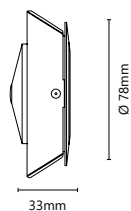

Product family

SPOTY MINI

Recessed spotlight made of aluminum, available in different housing colors, with integrated LED insert 5W, swiveling, standard with 30 ° lens, CRI > 90Ra, incl. external converter (dimnable phase angle or phase endge), optional DALI / SwitchDim

CHARACTERISTIC

- made of aluminium
- rigid
- 3 housing colors to choose from
- with integrated LED insert 5W
- for ceiling cut-out Ø 68mm
- degree of protection: IP20
- external converter (dimnable phase angle or phase endge) optional DALI / SwitchDim

Control:

phase angle or phase
edge dimmable

DALI dimmable (on request)

Drawings:

Cut-Out: \varnothing 68mm
Built-in depth: 35mm

Technical information:

5W EINSATZ

Total watt:	5W	
Net umen:	460lm	512lm
Kelvin (CCT):	2700K	3000K
Protection:	IP20	
CRI:	>90Ra	
Angle:	30°	
Lebenserwartung:	50.000h	
Voltage:	100 ~ 230V AC/ 500mA DC	

Article overview:

item number	① watt	② kelvin	③ lens	④ color	control
LW25-RM-①-②-③-④	»05 « 5W	» 2700 « » 3000 «	» 30 « 30° (Standard)	» B « black » S « brushed alu » W « white	dimnable phase angle or phase edge (Standard) DALI/SwitchDim (on request)