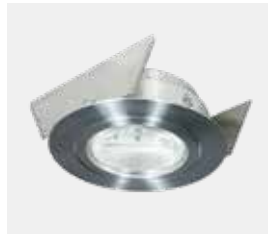

Product family

SPOTY MINI

Recessed spotlight made of aluminum, available in different housing colors, with integrated LED insert 5W, swiveling, standard with 30 ° lens, CRI > 90Ra, incl. external converter (dimnable phase angle or phase endge), optional DALI / SwitchDim

CHARACTERISTIC

- made of aluminium
- rigid
- 3 housing colors to choose from
- with integrated LED insert 5W
- for ceiling cut-out Ø 68mm
- degree of protection: IP20
- external converter (dimnable phase angle or phase endge) optional DALI / SwitchDim

Product overview:

Housing color:

black

brushed alu

white

Light color:

2700K super warm white

3000K warm white

Control:

phase angle or phase
edge dimmable

DALI dimmable (on request)

Drawings:

Cut-Out: \varnothing 68mm
Built-in depth: 35mm

Technical information:

5W EINSATZ

Total watt:	5W	
Net umen:	460lm	512lm
Kelvin (CCT):	2700K	3000K
Protection:	IP20	
CRI:	>90Ra	
Angle:	30°	
Lebenserwartung:	50.000h	
Voltage:	100 ~ 230V AC/ 500mA DC	