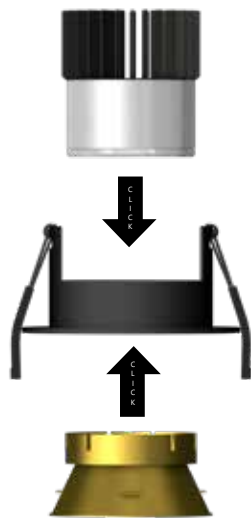

# SPOTY ROUND 2

Recessed spotlight made of aluminum, available in different housing colors, with interchangeable internal reflector, rigid, can be equipped with various LED inserts, also with new LED technology WARMDIM and TUNABLE WHITE, standard with 30° lens (other version on request), CRI > 95Ra (except Tuneable White insert CRI90Ra), incl. external converter (dimmable phase angle or phase section), optional DALI / SwitchDim

### CHARACTERISTIC

- made of aluminium
- rigid
- 3 housing colors to choose from
- 3 changeable interior reflectors
- 5 LED inserts to choose from
- for ceiling cut-out Ø 68mm
- degree of protection: IP20
- external converter (dimmable phase angle or phase section) optional DALI / SwitchDim

1800K

3000K

2700K

5700K

**Special accessories:**

glare protection

lens 15°

lens 50°

opal disc

honeycomb grid

protection glass IP44

standard version

version with moved back anti-glare ring

**Anti-glare application**

With the new anti-glare ring for Reach LED insert 7W or 13W You reset and glare-free optics.