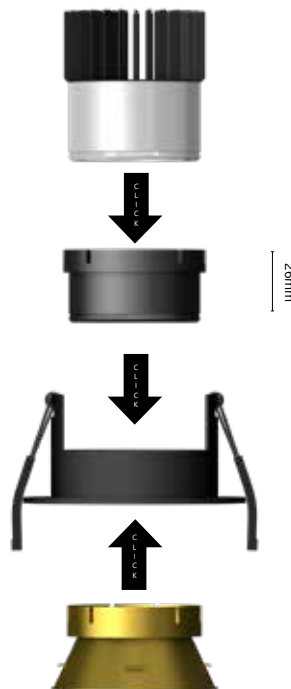

# SPOTY ROUND 2

Recessed spotlight made of aluminum, available in different housing colors, with interchangeable internal reflector, rigid, can be equipped with various LED inserts, also with new LED technology WARMDIM and TUNABLE WHITE, standard with 30° lens (other version on request), CRI > 95Ra (except Tuneable White insert CRI90Ra), incl. external converter (dimmable phase angle or phase section), optional DALI / SwitchDim

1800K

3000K

2700K

5700K

**Special accessories:**

glare protection

lens 15°

lens 50°

opal disc

honeycomb grid

protection glass IP44

standard version

version with moved back anti-glare ring

**Anti-glare application**

With the new anti-glare ring for Reach LED insert 7W or 13W You reset and glare-free optics.

Attention through the anti-glare ring increases the installation depth of the Recessed spotlight SPOTY by 26mm.